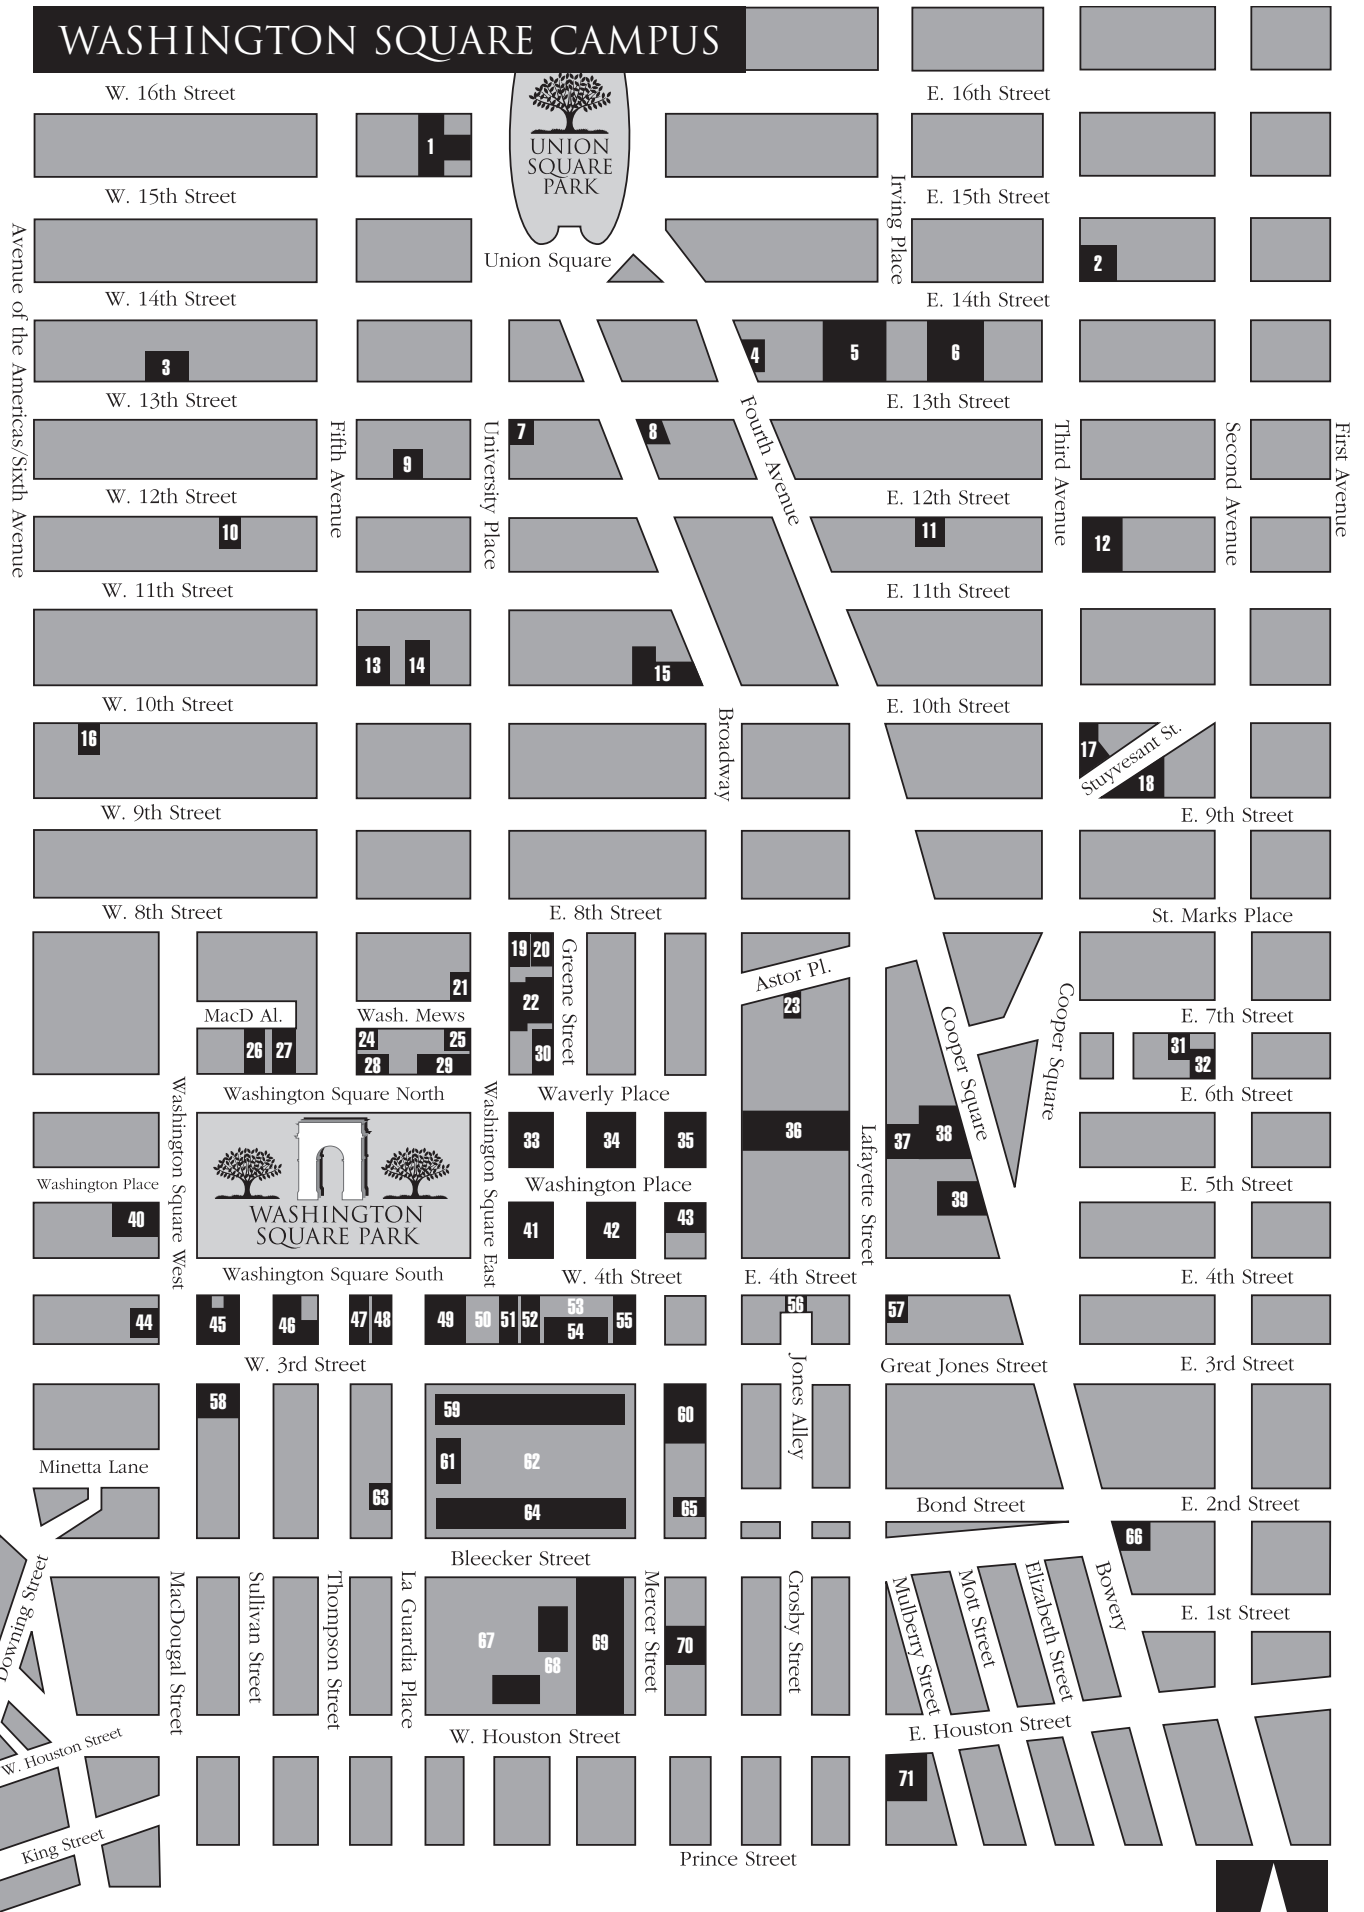

WASHINGTON SQUARE CAMPUS

Key to Buildings

- 1 Carlyle Court**
25 Union Square West
- 2 Coral Towers**
129 Third Avenue
- 3 Thirteenth Street Residence Hall**
47 West 13th Street
- 4 145 Fourth Avenue**
- 5 University Hall**
110 East 14th Street
- 6 Palladium Hall**
140 East 14th Street
- a Wasserman Center for Career Development**
133 East 13th Street
- 7 113 University Place**
- 8 838 Broadway**
- 9 7 East 12th Street**
- 10 Casa Italiana Zerilli-Marimò**
24 West 12th Street
- 11 Founders Hall**
120 East 12th Street
- 12 Third Avenue North Residence Hall**
75 Third Avenue
- 13 Rubin Residence Hall**
35 Fifth Avenue
- 14 Bronfman Center**
7 East 10th Street
- 15 Brittany Residence Hall**
55 East 10th Street
- 16 Lillian Vernon Creative Writers House**
58 West 10th Street
- 17 Alumni Hall**
33 Third Avenue
- 18 Barney Building**
34 Stuyvesant Street
- 19 13 University Place**
- 20 Cantor Film Center**
36 East Eighth Street
- 21 Deutsches Haus**
42 Washington Mews
- 22 Weinstein Residence Hall**
11 University Place
- 23 10 Astor Place**
- 24 Glucksman Ireland House**
1 Washington Mews
- 25 a Institute of French Studies**
15 Washington Mews
- b La Maison Française**
16 Washington Mews
- 26 Straus Institute for the Advancement of Law and Society**
22 Washington Square North
- 27 19 Washington Square North–NYU Abu Dhabi**
- 28 One-half Fifth Avenue**
- 29 1-6 Washington Square North**
- a Silver School of Social Work**
1 Washington Square North
- b Graduate School of Arts and Science**
6 Washington Square North
- 30 Rufus D. Smith Hall**
25 Waverly Place
- 31 Seventh Street Residence Hall**
40 East Seventh Street
- 32 111, 113A Second Avenue**
- 33 Silver Center Block**
- a Silver Center for Arts and Science**
100 Washington Square East/
33 Washington Place
- b Grey Art Gallery**
100 Washington Square East
- c Waverly Building**
24 Waverly Place
- d Brown Building**
29 Washington Place
- 34 Kimball Block**
- a Kimball Hall**
246 Greene Street
- b Torch Club**
18 Waverly Place
- c Center for Genomics and Systems Biology**
12 Waverly Place
- d 285 Mercer Street**
- 35 Broadway Block**
- a 715 Broadway**
- b 721 Broadway**
- c 1 Washington Place**
- d 5 Washington Place**
- 36 726 Broadway**
- a College of Nursing**
- b Liberal Studies Program**
- c Student Health Center**
- d Moses Center for Students with Disabilities**
- e Bookstore**
- f Housing**
- 37 411 Lafayette Street**
- 38 48 Cooper Square**
- 39 20 Cooper Square**
- 40 Hayden Residence Hall**
33 Washington Square West
- 41 Education Block**
- a Pless Hall**
82 Washington Square East
- b Pless Annex**
82 Washington Square East
(26 Washington Place)
- c East Building**
239 Greene Street
- d Education Building**
35 West Fourth Street
- e Faye's @ the Square**
45 West Fourth Street
- f Goddard Hall**
79 Washington Square East
- 42 Student Services Block**
- a 25 West Fourth Street**
- b 240 Greene Street**
- c 242 Greene Street**
- d Public Safety**
14 Washington Place
- e 14A Washington Place**
- f 10 Washington Place**
- g 8 Washington Place**
- h 19 West Fourth Street**
- 43 Meyer Block**
- a Meyer Hall**
4 Washington Place
- b Psychology Building**
6 Washington Place
- 44 133 MacDougal Street**
- a Wilf Hall**
- b Provincetown Playhouse**
- 45 Vanderbilt Hall**
40 Washington Square South
- 46 Judson Block**
- a Kevorkian Center**
50 Washington Square South
- b Skirball Department**
53 Washington Square South
- c King Juan Carlos I Center**
53 Washington Square South
- d Furman Hall**
245 Sullivan Street
- 47 58 Washington Square South**
- 48 Kimmel Center for University Life**
60 Washington Square South
- a Skirball Center for the Performing Arts**
- 49 Bobst Library**
70 Washington Square South
- 50 Schwartz Plaza**
- 51 Shimkin Hall**
50 West Fourth Street
- a Jeffrey S. Gould Welcome Center**
- 52 Kaufman Management Center**
44 West Fourth Street
- 53 Gould Plaza**
- 54 Tisch Hall**
40 West Fourth Street
- 55 Courant Institute**
251 Mercer Street
- 56 Silk Building**
14 East Fourth Street
- 57 383 Lafayette Street**
- a Card Center (ID Card)**
- 58 D'Agostino Hall**
110 West Third Street
- 59 561 La Guardia Place**
- 60 Mercer Street Residence**
240 Mercer Street
- 61 Mail Services and Copy/Media Central**
547 La Guardia Place
- 62 Washington Square Village, 1-4**
- 63 530 La Guardia Place**
- 64 Off-Campus Housing**
4 Washington Square Village
- 65 665 Broadway**
- 66 Second Street Residence Hall**
1 East Second Street
- 67 University Plaza**
- 68 Silver Towers**
100, 110 Bleecker Street
- 69 Coles Sports and Recreation Center**
181 Mercer Street
- 70 194, 196 Mercer Street**
- 71 Puck Building**
295 Lafayette Street
- a Wagner Graduate School of Public Service**
- NOT SHOWN**
- Broome Street Residence**
400 Broome Street
- Butterick Building**
161 Sixth Avenue
- Gramercy Green**
316 Third Avenue
- Greenwich Hotel**
636 Greenwich Street
- Lafayette Street Residence**
80 Lafayette Street
- Twenty-sixth Street Residence**
334 East 26th Street
- University Court**
334 East 25th Street
- Woolworth Building**
15 Barclay Street
- Alphabetical List**
(Numbers in parentheses correspond to the Key to Buildings and map)
- BY BUILDING NAME**
- Alumni Hall**
33 Third Avenue (17)
- Barney Building**
34 Stuyvesant Street (18)
- Bobst Library**
70 Washington Square South (49)
- Bookstore**
726 Broadway (36e)
- Brittany Residence Hall**
55 East 10th Street (15)
- Bronfman Center**
7 East 10th Street (14)
- Broome Street Residence**
400 Broome Street (*not shown*)
- Brown Building**
29 Washington Place/
245 Greene Street (33d)
- Butterick Building**
161 Sixth Avenue (*not shown*)
- Cantor Film Center**
36 East Eighth Street (20)
- Card Center (ID Card)**
383 Lafayette Street (57)
- Carlyle Court**
25 Union Square West (1)
- Casa Italiana Zerilli-Marimò**
24 West 12th Street (10)
- Coles Sports and Recreation Center**
181 Mercer Street (69)
- Copy Central**
283 Mercer Street (34d)
- Coral Towers**
129 Third Avenue (2)
- Courant Institute**
251 Mercer Street (55)
- D'Agostino Hall**
110 West Third Street (58)
- Deutsches Haus**
42 Washington Mews (21)
- East Building**
239 Greene Street (41c)
- Education Building**
35 West Fourth Street (41d)
- Faye's @ the Square**
45 West Fourth Street (41e)
- Founders Hall**
120 East 12th Street (11)
- Furman Hall**
245 Sullivan Street (46d)
- Glucksman Ireland House**
1 Washington Mews (24)
- Goddard Hall**
79 Washington Square East (41f)
- Gould Plaza (53)**
Jeffrey S. Gould Welcome Center
50 West Fourth Street (51a)
- Gramercy Green**
316 Third Avenue (*not shown*)
- Greenwich Hotel**
636 Greenwich Street (*not shown*)
- Hayden Residence Hall**
33 Washington Square West (40)
- Housing**
726 Broadway (36f)
- Institute of French Studies**
15 Washington Mews (25a)
- Kaufman Management Center**
44 West Fourth Street (52)
- Kevorkian Center**
50 Washington Square South (46a)
- Kimball Hall**
246 Greene Street (34a)
- Kimmel Center for University Life**
60 Washington Square South (48)
- King Juan Carlos I Center**
53 Washington Square South (46c)
- La Maison Française**
16 Washington Mews (25b)
- Lafayette Street Residence**
80 Lafayette Street (*not shown*)
- Lillian Vernon Creative Writers House**
58 West 10th Street (16)
- Mail Services and Copy/Media Central**
547 La Guardia Place (61)
- Mercer Street Residence**
240 Mercer Street (60)
- Meyer Hall**
4 Washington Place (43a)
- Moses Center for Students with Disabilities**
726 Broadway (36d)
- Off-Campus Housing**
4 Washington Square Village (64)
- Palladium Hall**
140 East 14th Street (6)
- Pless Annex**
26 Washington Place (41b)
- Pless Hall**
82 Washington Square East (41a)
- Provincetown Playhouse**
133 MacDougal Street (44b)
- Psychology Building**
6 Washington Place (43b)
- Public Safety**
14 Washington Place (42d)
- Puck Building**
295 Lafayette Street (71)
- Rubin Residence Hall**
35 Fifth Avenue (13)
- Rufus D. Smith Hall**
25 Waverly Place (30)
- Schwartz Plaza (50)**
- Second Street Residence Hall**
1 East Second Street (66)
- Seventh Street Residence Hall**
40 East Seventh Street (31)
- Shimkin Hall**
50 West Fourth Street (51)
- Silver Center for Arts and Science**
100 Washington Square East/
33 Washington Place (33a)
- Silver Towers**
100, 110 Bleecker Street (68)
- Skirball Department**
53 Washington Square South (46b)
- Straus Institute for the Advancement of Law and Society**
22 Washington Square North (26)
- Student Health Center**
726 Broadway (36c)
- Student Services Center**
25 West Fourth Street (42a)
- Third Avenue North Residence Hall**
75 Third Avenue (12)
- Thirteenth Street Residence Hall**
47 West 13th Street (3)
- Tisch Hall**
40 West Fourth Street (54)
- Torch Club**
18 Waverly Place (34b)
- Twenty-sixth Street Residence**
334 East 26th Street (*not shown*)
- Undergraduate Admissions**
Gould Welcome Center
50 West Fourth Street (51a)
- University Court**
334 East 25th Street (*not shown*)
- University Hall**
110 East 14th Street (5)
- University Plaza (67)**
- Vanderbilt Hall**
40 Washington Square South (45)
- Washington Square Village, 1-4 (62)**
- Wasserman Center for Career Development**
133 East 13th Street (6a)
- Waverly Building**
24 Waverly Place (33c)
- Weinstein Residence Hall**
11 University Place (22)
- Woolworth Building**
15 Barclay Street (*not shown*)
- BY STREET**
- 10 Astor Place (23)**
- 665 Broadway (65)**
- 715 Broadway (35a)**
- 721 Broadway (35b)**
- 838 Broadway (8)**
- 20 Cooper Square (39)**
- 48 Cooper Square (38)**
- 7 East 12th Street (9)**
- One-half Fifth Avenue (28)**
- 14 East Fourth Street (56)**
- 145 Fourth Avenue (4)**
- 240 Greene Street (42b)**
- 242 Greene Street (42c)**
- 411 Lafayette Street (37)**
- 530 La Guardia Place (63)**
- 561 La Guardia Place (59)**
- 194, 196 Mercer Street (70)**
- 285 Mercer Street (34d)**
- 111, 113A Second Avenue (32)**
- 13 University Place (19)**
- 1 Washington Place (35c)**
- 5 Washington Place (35d)**
- 8 Washington Place (42g)**
- 10 Washington Place (42f)**
- 14, 14A Washington Place (42d,e)**
- 1-6 Washington Square North (29)**
- 19 Washington Square North (27)**
- 22 Washington Square North (26)**
- 58 Washington Square South (47)**
- 19 West Fourth Street (42h)**
- 25 West Fourth Street (42a)**